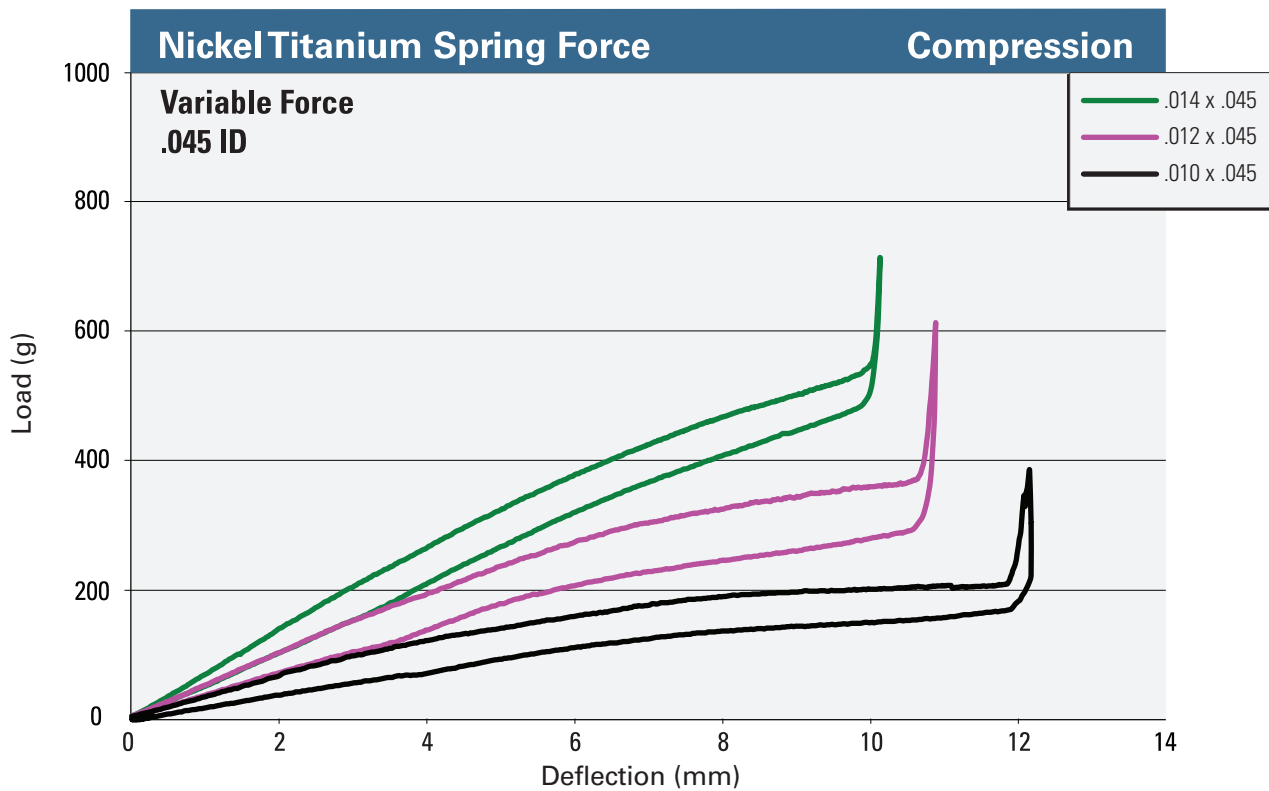

Wire dimensions are in inches unless otherwise noted. Metric conversions may be found in the Reference section.
 Testing done in accordance with ISO 15841:2006.

Wire dimensions are in inches unless otherwise noted. Metric conversions may be found in the Reference section.
 Testing done in accordance with ISO 15841:2006.

Wire dimensions are in inches unless otherwise noted. Metric conversions may be found in the Reference section.
 Testing done in accordance with ISO 15841:2006.