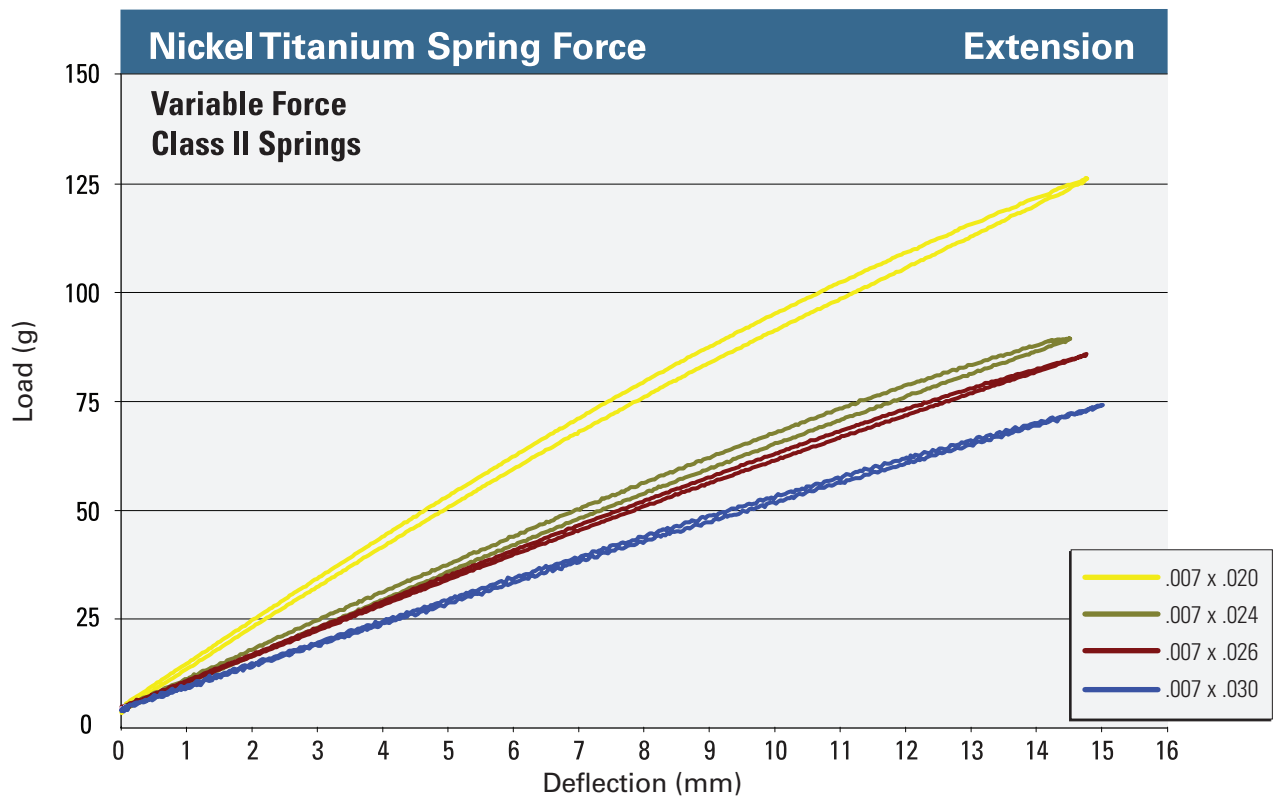

Wire dimensions are in inches unless otherwise noted. Metric conversions may be found in the Reference section.
 Testing done in accordance with ISO 15841:2006.

Wire dimensions are in inches unless otherwise noted. Metric conversions may be found in the Reference section.
 Testing done in accordance with ISO 15841:2006.

Wire dimensions are in inches unless otherwise noted. Metric conversions may be found in the Reference section.
 Testing done in accordance with ISO 15841:2006.