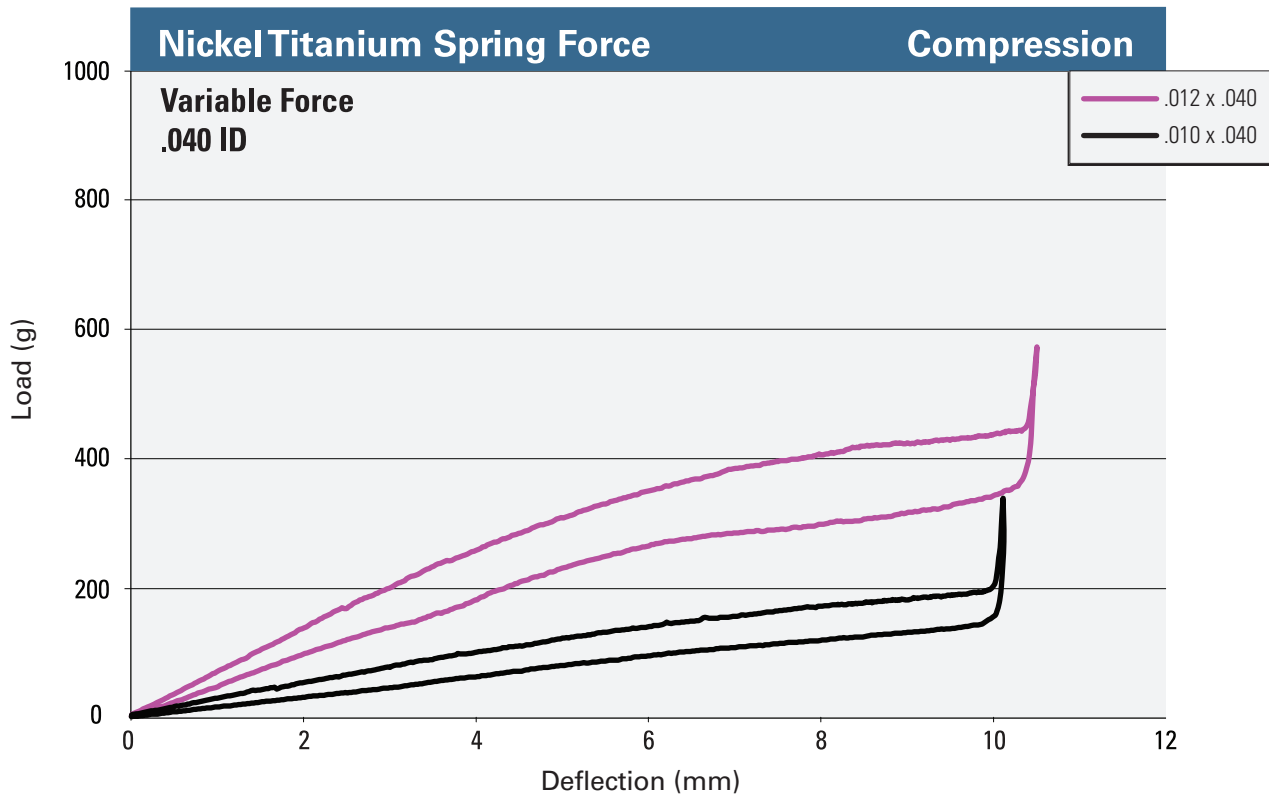

Wire dimensions are in inches unless otherwise noted. Metric conversions may be found in the Reference section.
 Testing done in accordance with ISO 15841:2006.

Wire dimensions are in inches unless otherwise noted. Metric conversions may be found in the Reference section.
 Testing done in accordance with ISO 15841:2006.

Wire dimensions are in inches unless otherwise noted. Metric conversions may be found in the Reference section.
 Testing done in accordance with ISO 15841:2006.