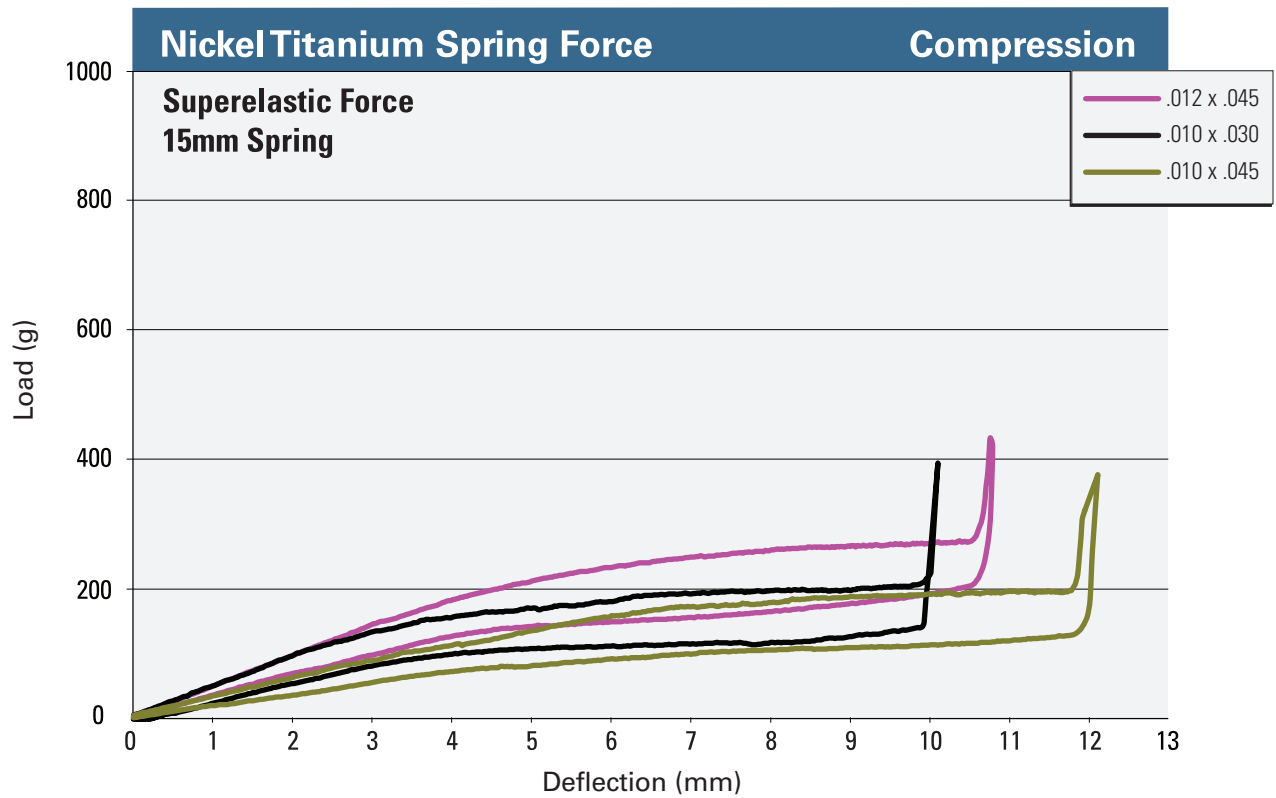

Wire dimensions are in inches unless otherwise noted. Metric conversions may be found in the Reference section.
 Testing done in accordance with ISO 15841:2006.

Wire dimensions are in inches unless otherwise noted. Metric conversions may be found in the Reference section.
 Testing done in accordance with ISO 15841:2006.

Wire dimensions are in inches unless otherwise noted. Metric conversions may be found in the Reference section.
 Testing done in accordance with ISO 15841:2006.