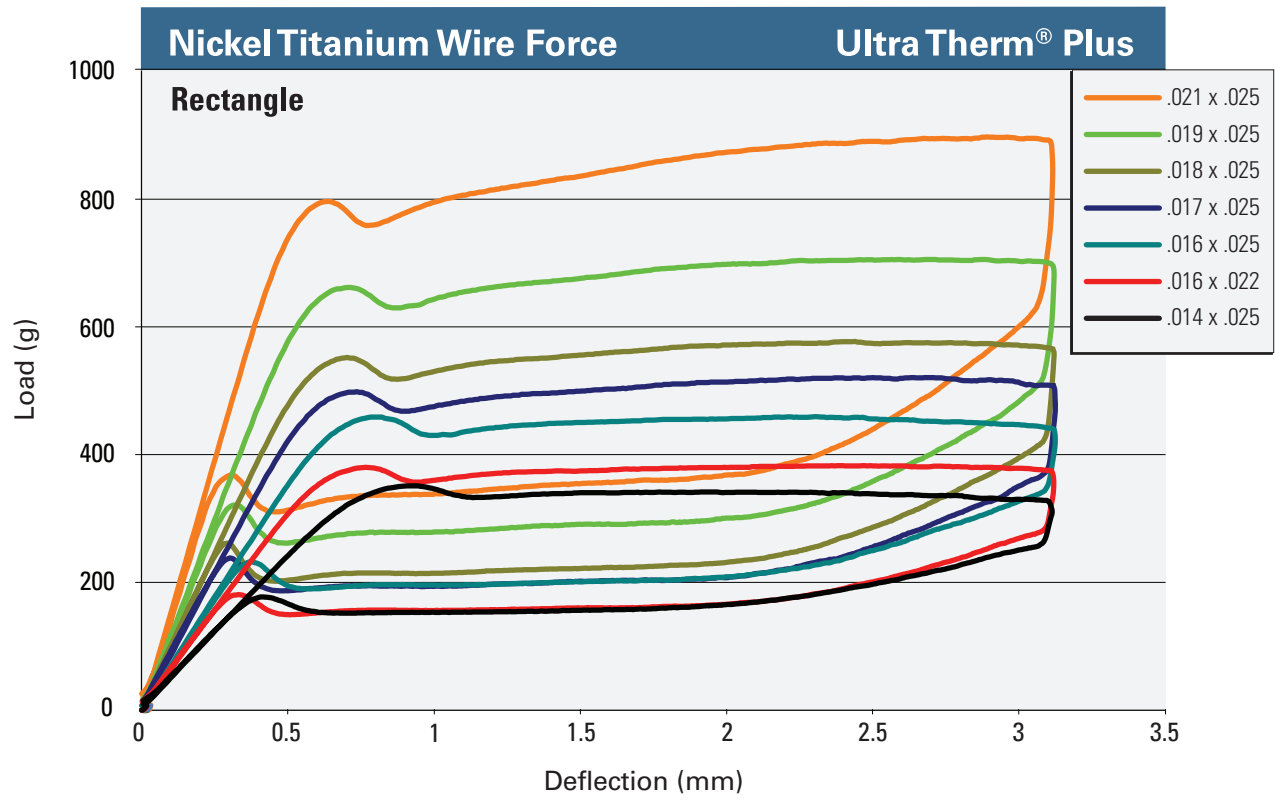

Wire dimensions are in inches unless otherwise noted. Metric conversions may be found in the Reference section. Testing done in accordance with ISO 15841:2006.

Wire dimensions are in inches unless otherwise noted. Metric conversions may be found in the Reference section.
 Testing done in accordance with ISO 15841:2006.