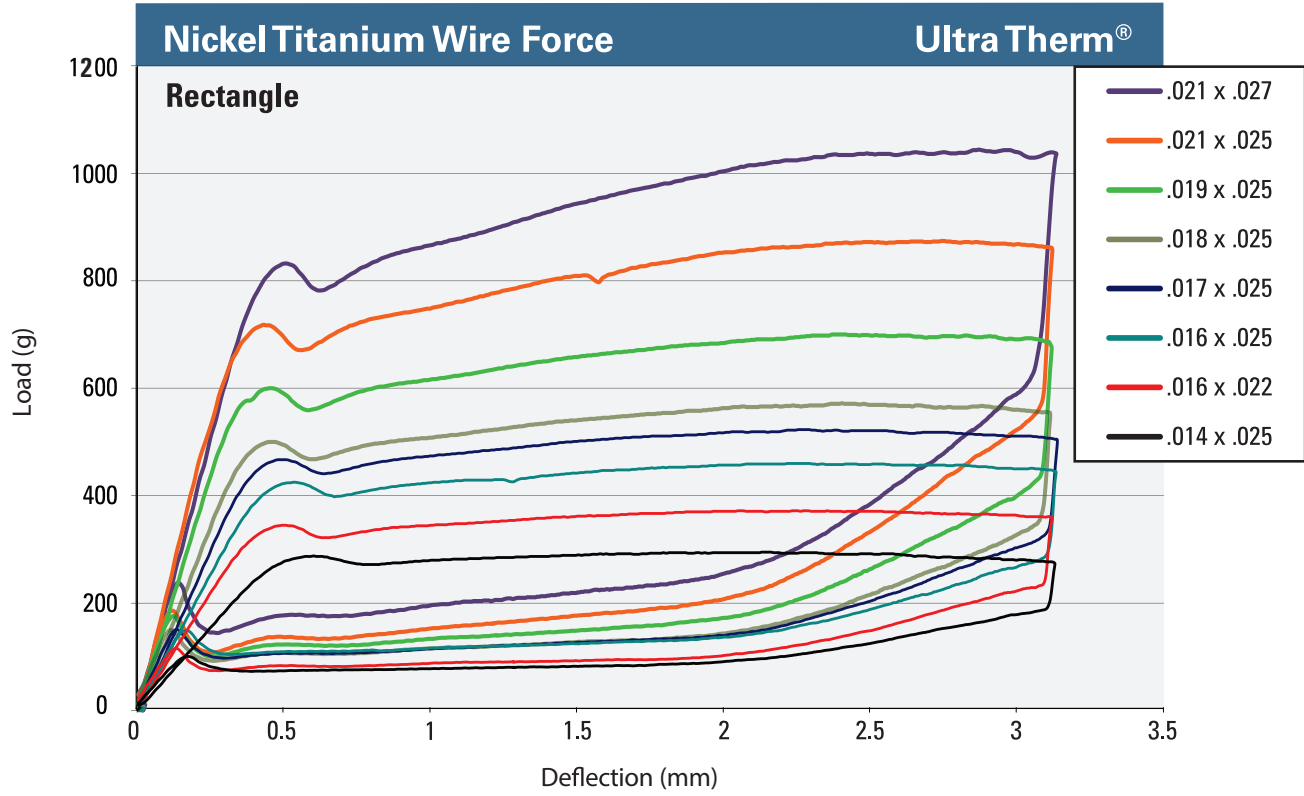

Wire dimensions are in inches unless otherwise noted. Metric conversions may be found in the Reference section.
Testing done in accordance with ISO 15841:2006.

Wire dimensions are in inches unless otherwise noted. Metric conversions may be found in the Reference section.
 Testing done in accordance with ISO 15841:2006.