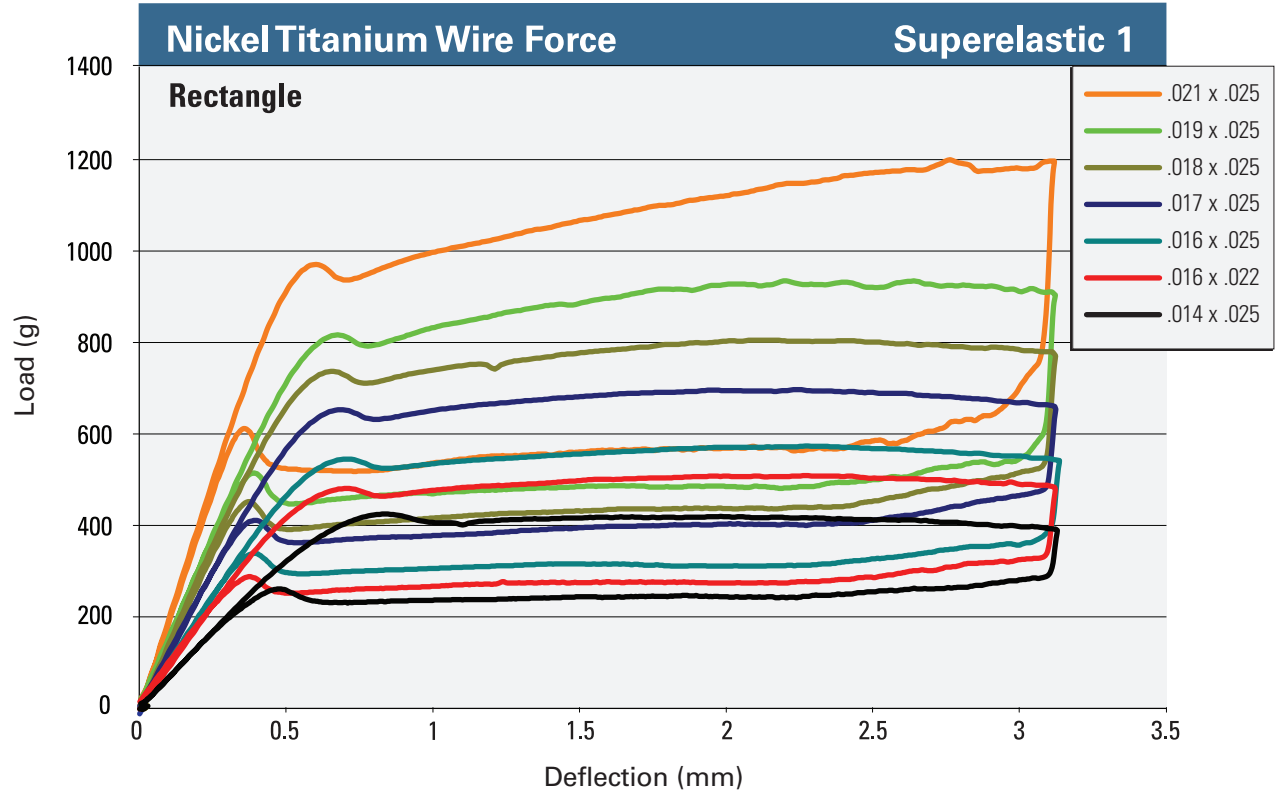

Wire dimensions are in inches unless otherwise noted. Metric conversions may be found in the Reference section. Testing done in accordance with ISO 15841:2006.

Wire dimensions are in inches unless otherwise noted. Metric conversions may be found in the Reference section.  
 Testing done in accordance with ISO 15841:2006.