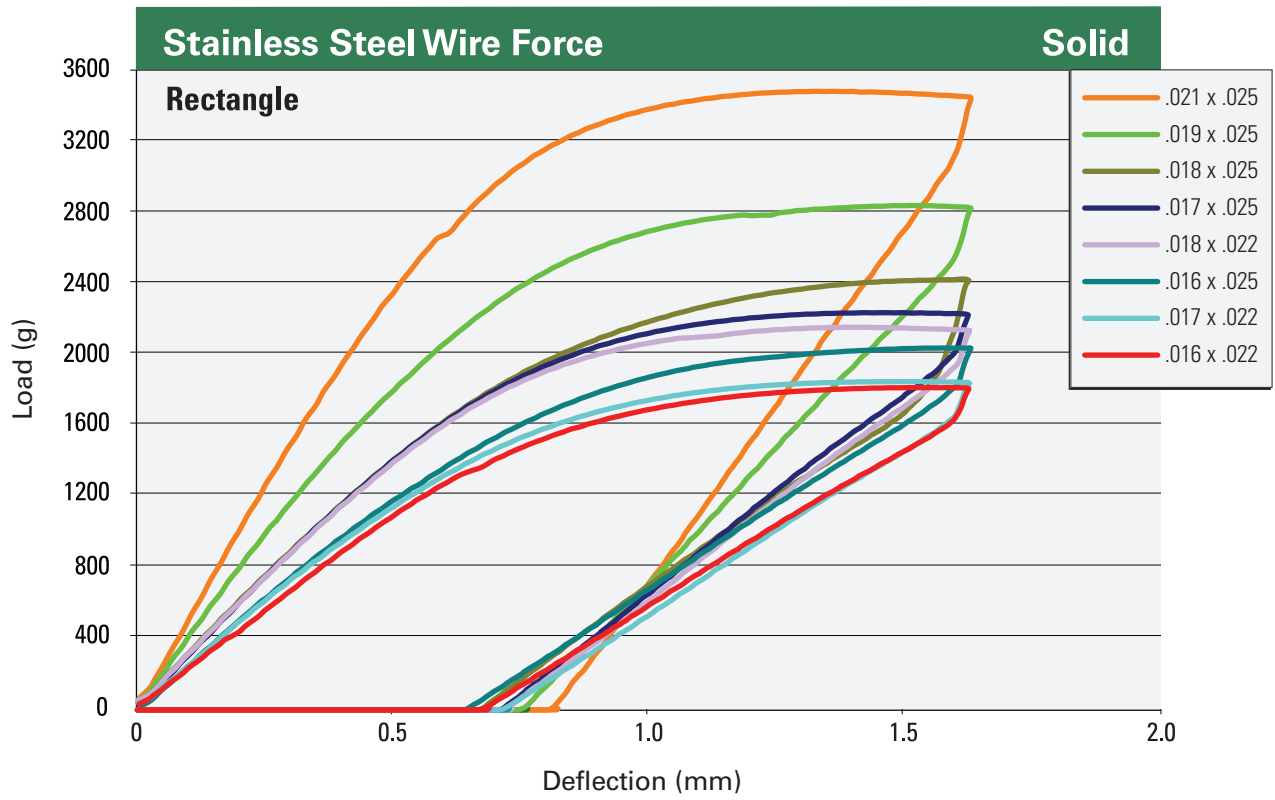

Wire dimensions are in inches unless otherwise noted. Metric conversions may be found in the Reference section. Testing done in accordance with ISO 15841:2006.

Wire dimensions are in inches unless otherwise noted. Metric conversions may be found in the Reference section.
 Testing done in accordance with ISO 15841:2006.