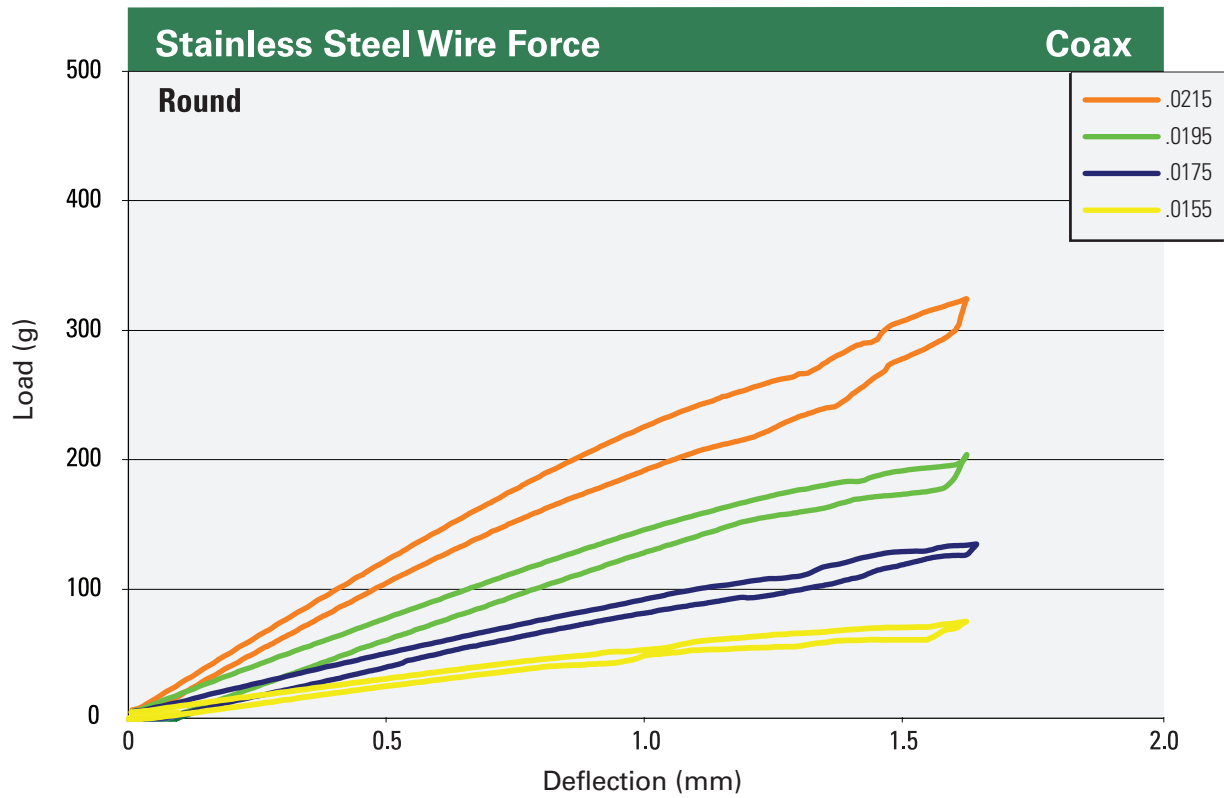

Wire dimensions are in inches unless otherwise noted. Metric conversions may be found in the Reference section. Testing done in accordance with ISO 15841:2006.

Wire dimensions are in inches unless otherwise noted. Metric conversions may be found in the Reference section.
 Testing done in accordance with ISO 15841:2006.