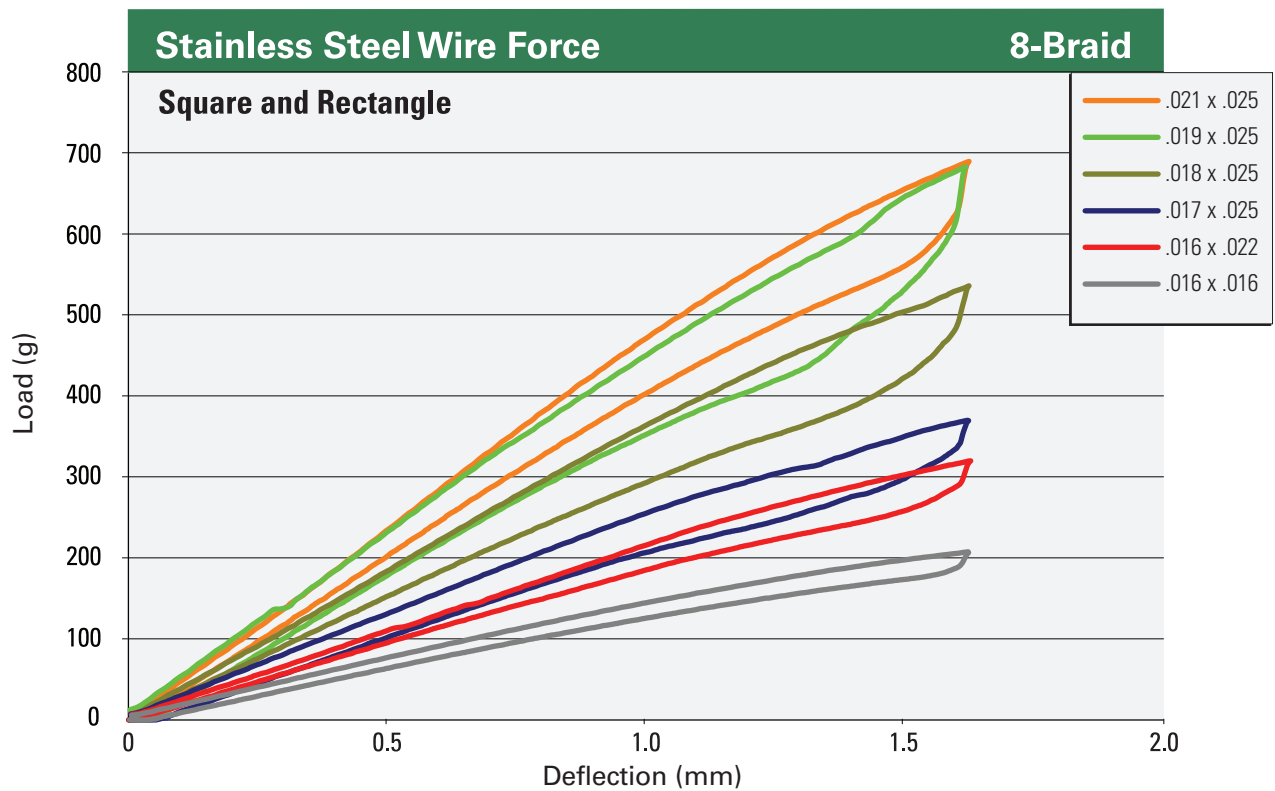

Wire dimensions are in inches unless otherwise noted. Metric conversions may be found in the Reference section. Testing done in accordance with ISO 15841:2006.

Wire dimensions are in inches unless otherwise noted. Metric conversions may be found in the Reference section.
 Testing done in accordance with ISO 15841:2006.