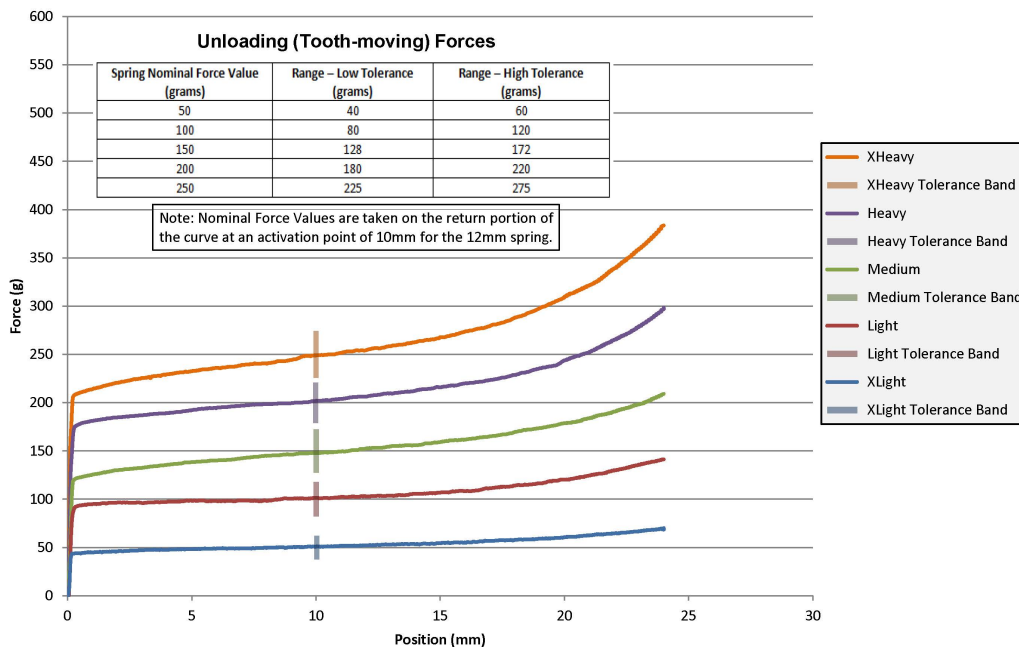

Nickel Titanium Spring Force

Extension

Even Force™ Springs 12mm Length