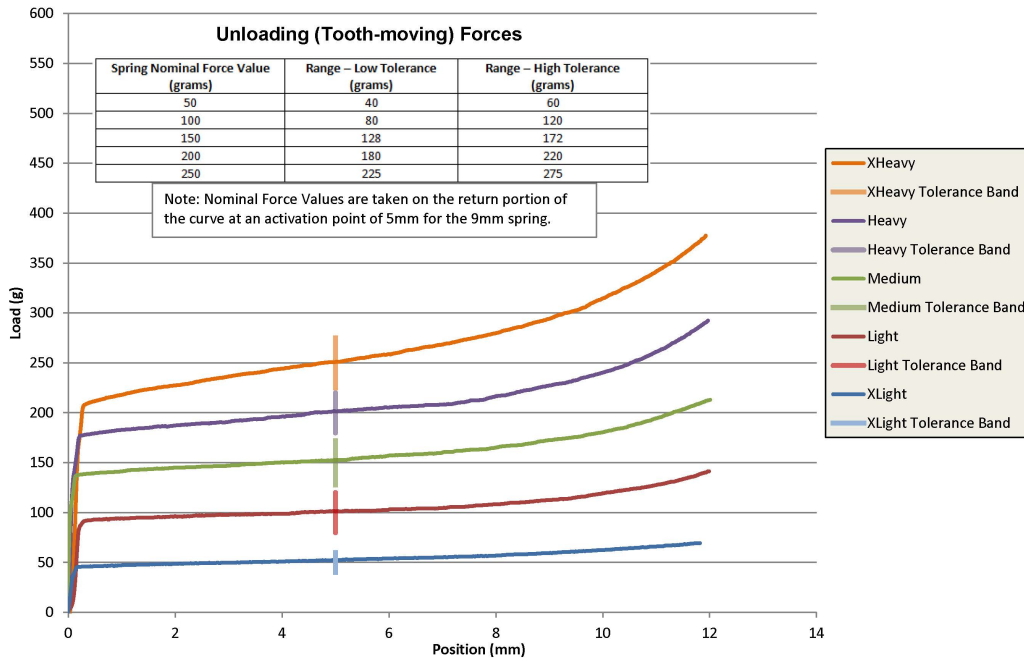

## Nickel Titanium Spring Force

### Even Force™ Springs 9mm Length